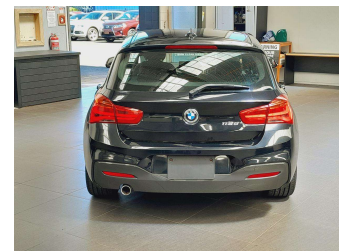

2017 BMW 118d M Sport - LCI -New Shape

Purchase Price **\$18,995**

Includes GST
Excludes on-road costs of \$495

Finance may be available on this vehicle. Ask one of our friendly staff for more information.

Gain peace of mind with Mechanical Breakdown Insurance. **Ask us how.**

Top features

None Listed

Body Style
5 door, Hatchback

Odometer
64,910 km

Engine
2000 cc, In-line 4 cylinder

Fuel Type
Diesel

Transmission
Automatic, Tiptronic