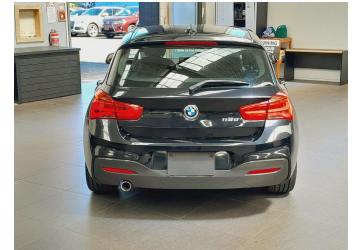

2017 BMW 118d M Sport - LCI -New Shape

Purchase Price **\$17,995**

Includes GST
Excludes on-road costs of \$495

Finance may be available on this vehicle. Ask one of our friendly staff for more information.

Gain peace of mind with Mechanical Breakdown Insurance. **Ask us how.**

Top features

None Listed

Body Style
5 door, Hatchback

Odometer
64,910 km

Engine
2000 cc, In-line 4 cylinder

Fuel Type
Diesel

Transmission
Automatic, Tiptronic