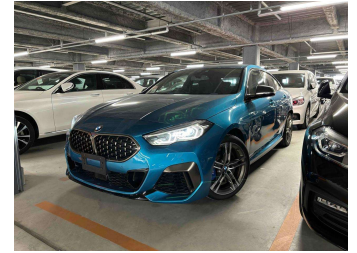

2020 BMW M235i xDrive Gran Coupe -M-Sport

Purchase Price **\$44,995**

Includes GST
Excludes on-road costs of \$595

Finance may be available on this vehicle. Ask one of our friendly staff for more information.

Gain peace of mind with Mechanical Breakdown Insurance. **Ask us how.**

Top features

- » Reversing Camera

Body Style
4 door, Sedan

Odometer
19,499 km

Engine
2000 cc, In-line 4 cylinder

Fuel Type
Petrol

Transmission
Automatic, Tiptronic, 4WD