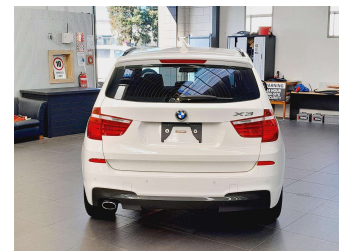

2016 BMW X3 X-Drive 20D M-Sport

Purchase Price

\$27,495

Includes GST
Excludes on-road costs of \$595

Finance may be available on this vehicle. Ask one of our friendly staff for more information.

Gain peace of mind with Mechanical Breakdown Insurance. **Ask us how.**

Top features

None Listed

Body Style
5 door, SUV / 4x4

Odometer
55,802 km

Engine
2000 cc, In-line 4 cylinder

Fuel Type
Diesel

Transmission
Automatic, Tiptronic

Wheels
Factory Wheels