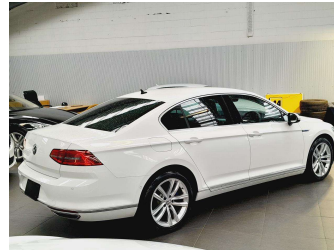

2016 Volkswagen Passat GTE Advance Plug-in

Purchase Price

\$22,995

Includes GST
Excludes on-road costs of \$595

Finance may be available on this vehicle. Ask one of our friendly staff for more information.

Gain peace of mind with Mechanical Breakdown Insurance. **Ask us how.**

Top features

None Listed

Body Style
4 door, Sedan

Odometer
77,170 km

Engine
1400 cc, Plug-in Hybrid

Fuel Type
Plug-in Hybrid

Transmission
Automatic, Tiptronic, Front