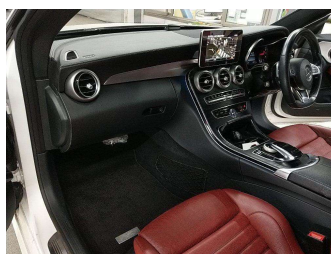

2017 Mercedes-Benz C 300 AMG Sport Coupe New

Purchase Price **\$34,750**

Includes GST
Excludes on-road costs of \$595

Finance may be available on this vehicle. Ask one of our friendly staff for more information.

BMW Financial Services
 
UDC
New Zealand's Finance Company

Gain peace of mind with Mechanical Breakdown Insurance. **Ask us how.**

provident
insurance

Top features

- » Cruise Control
- » paddle shift

Body Style	2 door, Coupe	Reg No.	-
Odometer	96,340 km	Ext Colour	Pearl White
Engine	2000 cc, In-line 4 cylinder	History	-
Fuel Type	Petrol	Seats	4 seats, Leather
Transmission	Automatic, Tiptronic	CO2 Emissions	-
Wheels	Factory Alloys	Energy Economy	-
VIN	WDD2053482F536113		
Interior	Red, Leather		
Safety	-		