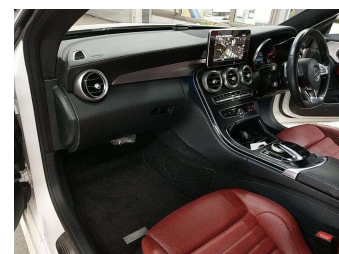

2017 Mercedes-Benz C 300 AMG Sport Coupe New

Purchase Price **\$34,750**

Includes GST
Excludes on-road costs of \$595

Finance may be available on this vehicle. Ask one of our friendly staff for more information.

BMW Financial Services
 
UDC
New Zealand's Finance Company

Gain peace of mind with Mechanical Breakdown Insurance. **Ask us how.**

provident
insurance

Top features

- » Cruise Control
- » paddle shift

Body Style	2 door, Coupe	Reg No.	-
Odometer	96,340 km	Ext Colour	Pearl White
Engine	2000 cc, In-line 4 cylinder	History	-
Fuel Type	Petrol	Seats	4 seats, Leather
Transmission	Automatic, Tiptronic	CO2 Emissions	-
Wheels	Factory Alloys	Energy Economy	-
VIN	WDD2053482F536113		
Interior	Red, Leather		
Safety	-		