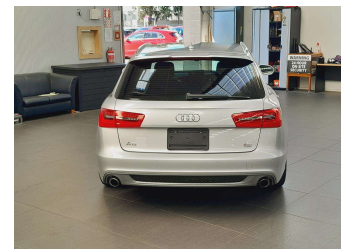

2013 Audi A6 Avant 2.8 FSi Quattro S-Line

Purchase Price **\$16,995**

Includes GST
Excludes on-road costs of \$595

Finance may be available on this vehicle. Ask one of our friendly staff for more information.

Gain peace of mind with Mechanical Breakdown Insurance. **Ask us how.**

Top features

- » Cruise Control
- » paddle shift
- » Reversing Camera

Body Style
5 door, Station Wagon

Odometer
76,892 km

Engine
2800 cc, V6