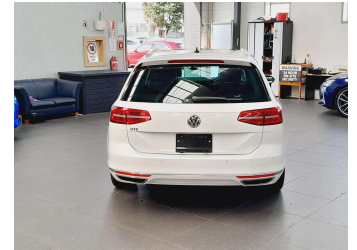

2016 Volkswagen Passat GTE Advance Plug-in

Purchase Price **\$29,995**

Includes GST
Excludes on-road costs of \$595

Finance may be available on this vehicle. Ask one of our friendly staff for more information.

Gain peace of mind with Mechanical Breakdown Insurance. **Ask us how.**

Top features

None Listed

Body Style
5 door, Station Wagon

Odometer
44,430 km

Engine
1400 cc, Plug-in Hybrid

Fuel Type
Plug-in Hybrid

Transmission
Automatic, Tiptronic