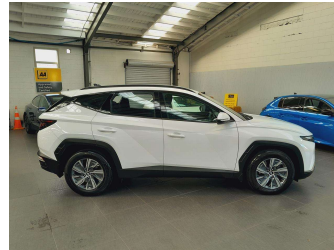

2022 Hyundai Tucson 2.0 ACTIVE 2WD

Purchase Price **\$33,995**
Includes GST, Registration & Licensing

Finance may be available on this vehicle. Ask one of our friendly staff for more information.

Gain peace of mind with Mechanical Breakdown Insurance. **Ask us how.**

Top features
None Listed

Body Style
5 door, Station Wagon

Odometer
40,980 km

Engine
1999 cc, In-line 4 cylinder

Fuel Type
Petrol

Transmission
Automatic, Tiptronic, Front

Wheels
Factory Alloys

VIN
TMAJB81DMNJ144793

Interior
Charcoal, Cloth

Safety
 5 star safety rating
Based on 2021 ANCAP rating for 21+ models

Reg No.
PCM797

Ext Colour
White

History
NZ New, 2 owners

Seats
5 seats, Cloth

CO2 Emissions
★ ★ ★ ☆ ☆ ☆
217 grams/km