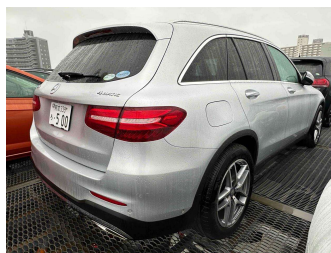

# 2016 Mercedes-Benz GLC 250 4Matic AMG Sport

**Purchase Price** **\$34,995**

Includes GST  
Excludes on-road costs of \$595

Finance may be available on this vehicle. Ask one of our friendly staff for more information.

Gain peace of mind with Mechanical Breakdown Insurance. **Ask us how.**

**Top features**

- » Cruise Control

**Body Style**  
5 door, SUV / 4x4

**Odometer**  
70,974 km

**Engine**  
2000 cc, In-line 4 cylinder