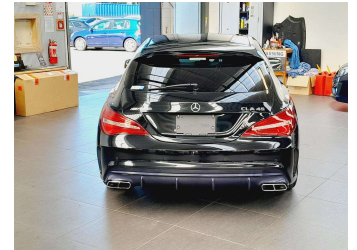

2018 Mercedes-Benz CLA 45 Shooting Brake AMG 4

Purchase Price **\$38,995**

Includes GST
Excludes on-road costs of \$495

Finance may be available on this vehicle. Ask one of our friendly staff for more information.

Gain peace of mind with Mechanical Breakdown Insurance. **Ask us how.**

Top features

None Listed

Body Style
5 door, Station Wagon

Odometer
59,440 km

Engine
2000 cc, In-line 4 cylinder

Fuel Type
Petrol

Transmission
Automatic, Tiptronic, All Wheel