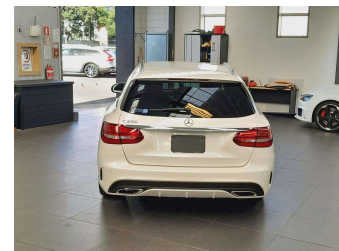

2015 Mercedes-Benz C 250 AMG Sport New Shape

Purchase Price

\$26,995

Includes GST
Excludes on-road costs of \$595

Finance may be available on this vehicle. Ask one of our friendly staff for more information.

Gain peace of mind with Mechanical Breakdown Insurance. **Ask us how.**

Top features

- » Cruise Control
- » paddle shift

Body Style
5 door, Station Wagon

Odometer
78,629 km

Engine
2000 cc, In-line 4 cylinder

Ext Colour
Pearl White

History
-

Seats
5 seats, Leather

CO2 Emissions
★★★★☆
171 grams/km

Energy Economy
★★★★☆☆
Annual fuel cost of \$2,860
7.3L per 100km

Cost per year is an estimate based on petrol price of \$2.80 per litre and an average distance of 14000 km. Emissions and Energy Economy figures standardised to 3P WLTP.