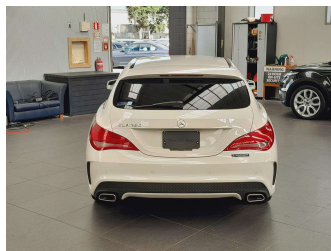

2015 Mercedes-Benz CLA 180 Shooting Brake AMG

Purchase Price **\$19,250**

Includes GST
Excludes on-road costs of \$595

Finance may be available on this vehicle. Ask one of our friendly staff for more information.

Gain peace of mind with Mechanical Breakdown Insurance. **Ask us how.**

Top features

- » Cruise Control

Body Style
5 door, Station Wagon

Odometer
69,836 km

Engine
1600 cc, In-line 4 cylinder

Fuel Type
Petrol