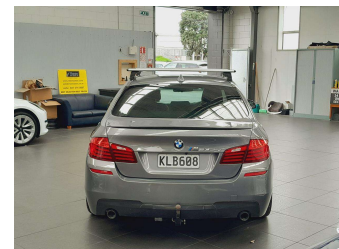

2015 BMW 535d M -Sport SEDAN 8A 4DR 3.0L

Purchase Price
Includes GST, Registration & Licensing

\$19,995

Finance may be available on this vehicle. Ask one of our friendly staff for more information.

BMW Financial Services
 
UDC
New Zealand's Finance Company

Gain peace of mind with Mechanical Breakdown Insurance. **Ask us how.**

 **provident insurance**

Top features

None Listed

Body Style
Sedan

Odometer
130,090 km

Engine
2993 cc, In-line 6 cylinder

Fuel Type
Diesel

Transmission
Automatic, Tiptronic, Rear

Wheels
Factory Alloys

VIN
WBA5D52080GL96428

Interior
Black, Leather

Safety

Reg No.
KLB608

Ext Colour
Grey

History
Ex-Overseas