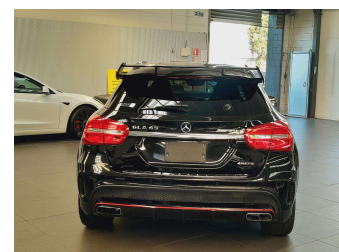

2015 Mercedes-Benz GLA 45 AMG 4 Matic Edition 1

Purchase Price **\$29,995**

Includes GST
Excludes on-road costs of \$695

Finance may be available on this vehicle. Ask one of our friendly staff for more information.

BMW Financial Services
 
UDC
New Zealand's Finance Company

Gain peace of mind with Mechanical Breakdown Insurance. **Ask us how.**

Top features

- » Cruise Control
- » paddle shift

Body Style
5 door, Hatchback

Odometer
64,410 km

Engine
2000 cc, In-line 4 cylinder

Fuel Type
Petrol

Transmission
Automatic, Tiptronic, 4WD

Wheels
Factory Alloys

VIN
WDC1569522J081980

Interior
Black, Leather

Safety
-