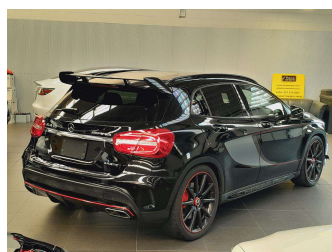

2015 Mercedes-Benz GLA 45 AMG 4 Matic Edition 1

Purchase Price **\$29,995**

Includes GST
Excludes on-road costs of \$695

Finance may be available on this vehicle. Ask one of our friendly staff for more information.

BMW Financial Services
 
UDC
New Zealand's Finance Company

Gain peace of mind with Mechanical Breakdown Insurance. **Ask us how.**

Top features

- » Cruise Control
- » paddle shift

Body Style
5 door, Hatchback

Odometer
64,410 km

Engine
2000 cc, In-line 4 cylinder

Fuel Type
Petrol

Transmission
Automatic, Tiptronic, 4WD

Wheels
Factory Alloys

VIN
WDC1569522J081980

Interior
Black, Leather

Safety
-