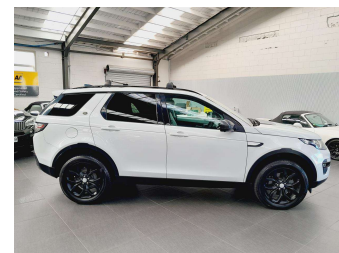

2016 Land Rover Discovery Sport HSE Limited

Purchase Price

\$26,995

Includes GST
Excludes on-road costs of \$695

Finance may be available on this vehicle. Ask one of our friendly staff for more information.

BMW Financial Services

UDC
New Zealand's Finance Company

Gain peace of mind with Mechanical Breakdown Insurance. **Ask us how.**

Top features

- » Heated Steering Wheel
- » paddle shift
- » Sunroof

Body Style
5 door, SUV / 4x4

Odometer
88,070 km

Engine
2000 cc, In-line 4 cylinder

Fuel Type
Petrol

Transmission
Automatic, Tiptronic, 4WD

Wheels
Factory Alloys

VIN
SALCA2AG6HH647350

Interior
Ivory, Leather

Safety

Based on 2025 UCSR rating for 09-16 models

Reg No.
-

Ext Colour
Pearl

History
-

Seats
7 seats, Leather

CO2 Emissions
★ ★ ★ ☆ ☆ ☆
213 grams/km

Energy Economy
★ ☆ ☆ ☆ ☆ ☆
Annual fuel cost not available

Cost per year is an estimate based on petrol price of \$2.80 per litre and an average distance of 14000 km. Emissions and Energy Economy figures standardised to 3P WLTP.