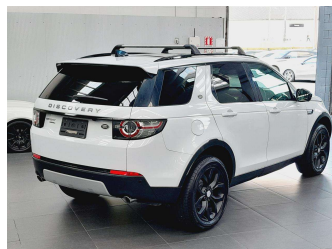

2016 Land Rover Discovery Sport HSE Limited

Purchase Price

\$26,995

Includes GST
Excludes on-road costs of \$695

Finance may be available on this vehicle. Ask one of our friendly staff for more information.

BMW Financial Services

UDC
New Zealand's Finance Company

Gain peace of mind with Mechanical Breakdown Insurance. **Ask us how.**

Top features

- » Heated Steering Wheel
- » paddle shift
- » Sunroof

Body Style
5 door, SUV / 4x4

Odometer
88,070 km

Engine
2000 cc, In-line 4 cylinder

Fuel Type
Petrol

Transmission
Automatic, Tiptronic, 4WD

Wheels
Factory Alloys

VIN
SALCA2AG6HH647350

Interior
Ivory, Leather

Safety

Based on 2025 UCSR rating for 09-16 models

Reg No.
-

Ext Colour
Pearl

History
-

Seats
7 seats, Leather

CO2 Emissions
★ ★ ★ ☆ ☆ ☆
213 grams/km

Energy Economy
★ ☆ ☆ ☆ ☆ ☆
Annual fuel cost not available

Cost per year is an estimate based on petrol price of \$2.80 per litre and an average distance of 14000 km. Emissions and Energy Economy figures standardised to 3P WLTP.