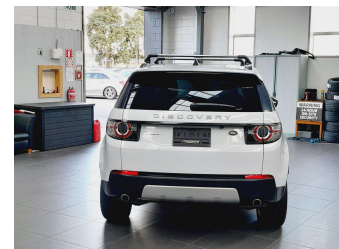

2016 Land Rover Discovery Sport HSE Limited

Purchase Price

\$26,995

Includes GST
Excludes on-road costs of \$695

Finance may be available on this vehicle. Ask one of our friendly staff for more information.

BMW Financial Services

UDC
New Zealand's Finance Company

Gain peace of mind with Mechanical Breakdown Insurance. **Ask us how.**

Top features

- » Heated Steering Wheel
- » paddle shift
- » Sunroof

Body Style
5 door, SUV / 4x4

Odometer
88,070 km

Engine
2000 cc, In-line 4 cylinder

Fuel Type
Petrol

Transmission
Automatic, Tiptronic, 4WD

Wheels
Factory Alloys

VIN
SALCA2AG6HH647350

Interior
Ivory, Leather

Safety

Based on 2025 UCSR rating for 09-16 models

Reg No.
-

Ext Colour
Pearl

History
-

Seats
7 seats, Leather

CO2 Emissions
★ ★ ★ ☆ ☆ ☆
213 grams/km

Energy Economy
★ ☆ ☆ ☆ ☆ ☆
Annual fuel cost not available

Cost per year is an estimate based on petrol price of \$2.80 per litre and an average distance of 14000 km. Emissions and Energy Economy figures standardised to 3P WLTP.