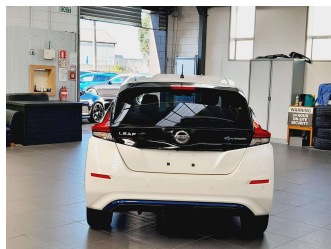

2019 Nissan Leaf G E+ 62 Kw

Purchase Price

\$25,995

Includes GST
Excludes on-road costs of \$695

Finance may be available on this vehicle. Ask one of our friendly staff for more information.

BMW Financial Services

UDC
New Zealand's Finance Company

Gain peace of mind with Mechanical Breakdown Insurance. **Ask us how.**

Top features

None Listed

Body Style
5 door, Hatchback

Odometer
45,300 km

Engine
0 cc, Electric

Fuel Type
Electricity

Transmission
Automatic, Tiptronic

Wheels
Factory Alloys

VIN
-

Interior
Black, Leather

Safety
-

Reg No.
-

Ext Colour
Pearl White

History
-