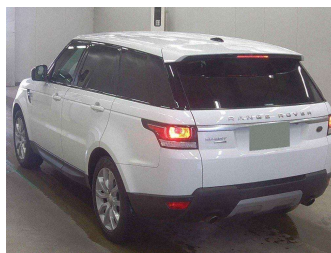

2014 Land Rover Range Rover Sport HSE 3.0

Purchase Price **\$49,995**

Includes GST
Excludes on-road costs of \$595

Finance may be available on this vehicle. Ask one of our friendly staff for more information.

Gain peace of mind with Mechanical Breakdown Insurance. **Ask us how.**

Top features

- » Cruise Control

Body Style
5 door, SUV / 4x4

Odometer
53,816 km

Engine
3000 cc, V6

Fuel Type
Petrol

Transmission
Automatic, Tiptronic, 4WD