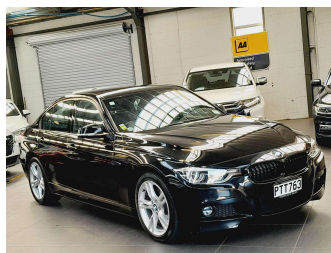

# 2017 BMW 330e M Sport iPerformance PHEV

**Purchase Price** **\$26,995**  
Includes GST, Registration & Licensing

Finance may be available on this vehicle. Ask one of our friendly staff for more information.

BMW Financial Services  
   
UDC  
New Zealand's Finance Company

Gain peace of mind with Mechanical Breakdown Insurance. **Ask us how.**

**Top features**

None Listed

Body Style  
**4 door, Sedan**

Odometer  
**53,500 km**

Engine  
**1990 cc, Plug-in Hybrid**

Fuel Type  
**Plug-in Hybrid**

Transmission  
**Automatic, Tiptronic, Rear**

Wheels  
**Factory Alloys**

VIN  
**WBA8E120X0K794952**

Interior  
**Charcoal, alcantara m sport**