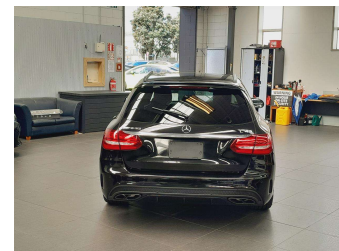

# 2017 Mercedes-Benz C 43 AMG 4Matic Bi-Turbo

**Purchase Price** **\$36,995**

Includes GST  
Excludes on-road costs of \$595

Finance may be available on this vehicle. Ask one of our friendly staff for more information.

Gain peace of mind with Mechanical Breakdown Insurance. **Ask us how.**

**Top features**

- » Reversing Camera

**Body Style**  
5 door, Station Wagon

**Odometer**  
92,350 km

**Engine**  
2990 cc, V6

**Fuel Type**  
Petrol