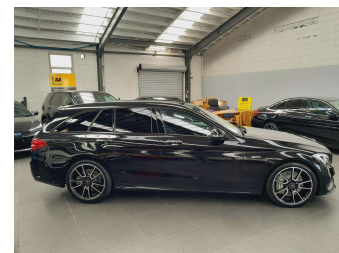

# 2017 Mercedes-Benz C 43 AMG 4Matic Bi-Turbo

**Purchase Price** **\$36,995**

Includes GST  
Excludes on-road costs of \$595

Finance may be available on this vehicle. Ask one of our friendly staff for more information.

Gain peace of mind with Mechanical Breakdown Insurance. **Ask us how.**

**Top features**

- » Reversing Camera

**Body Style**  
5 door, Station Wagon

**Odometer**  
92,350 km

**Engine**  
2990 cc, V6

**Fuel Type**  
Petrol