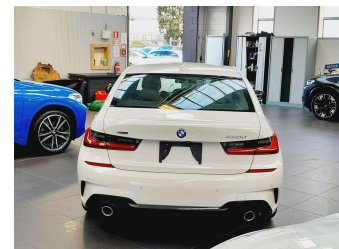

# 2019 BMW 320D xDrive M Sport

**Purchase Price**

**\$28,995**

Includes GST  
Excludes on-road costs of \$695

Finance may be available on this vehicle. Ask one of our friendly staff for more information.

Gain peace of mind with Mechanical Breakdown Insurance. **Ask us how.**

**Top features**

None Listed

**Body Style**  
4 door, Sedan

**Odometer**  
59,300 km

**Engine**  
2000 cc, In-line 4 cylinder

**Fuel Type**  
Diesel

**Transmission**  
Automatic, Tiptronic, 4WD

**Wheels**  
Factory Alloys

**VIN**  
WBA5V72010FH58102

**Interior**  
Black, Leather

**Safety**

Based on 2024 VSRR rating

**Reg No.**  
-

**Ext Colour**  
White

**History**  
-

**Seats**  
5 seats, Leather/Suede