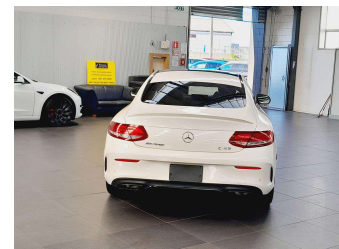

# 2017 Mercedes-Benz C 43 AMG 4Matic Bi-Turbo

Purchase Price

**\$39,995**

Includes GST  
Excludes on-road costs of \$695

Finance may be available on this vehicle. Ask one of our friendly staff for more information.

## Top features

- » Cruise Control
- » paddle shift
- » Reversing Camera
- » Sunroof

Body Style

**2 door, Coupe**

Odometer

**58,060 km**

Engine

**3000 cc, V6**