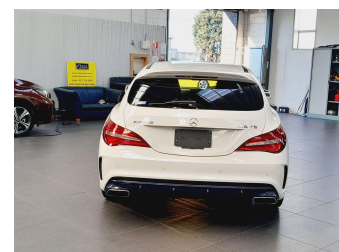

# 2017 Mercedes-Benz CLA 45 Shooting Brake AMG 4

**Purchase Price**

**\$31,995**

Includes GST  
Excludes on-road costs of \$695

Finance may be available on this vehicle. Ask one of our friendly staff for more information.

Gain peace of mind with Mechanical Breakdown Insurance. **Ask us how.**

**Top features**

None Listed

**Body Style**  
5 door, Station Wagon

**Odometer**  
67,440 km

**Engine**  
2000 cc, In-line 4 cylinder

**Fuel Type**  
Petrol

**Transmission**  
Automatic, Tiptronic, 4WD

**Wheels**  
Factory Alloys

**VIN**  
WDD1179522N475854

**Interior**  
Black, Leather

**Safety**  
-

**Reg No.**  
-

**Ext Colour**  
White