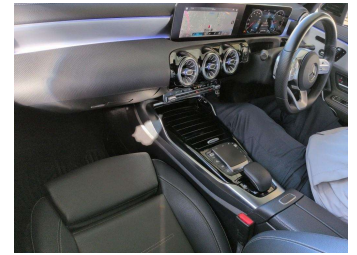

2020 Mercedes-Benz CLA 35 4 Matic Shooting Brake

Purchase Price **$47,995**

Includes GST
Excludes on-road costs of $695

Finance may be available on this vehicle. Ask one of our friendly staff for more information.

BMW Financial Services

UDC
New Zealand's Finance Company

Gain peace of mind with Mechanical Breakdown Insurance. **Ask us how.**

Top features

- » Reversing Camera

Body Style
5 door, Station Wagon

Odometer
56,807 km

Engine
2000 cc, In-line 4 cylinder

Fuel Type
Petrol

Transmission
Automatic, Tiptronic, 4WD

Wheels
Factory Alloys

VIN
W1K1186512N114896

Interior
Black, Leather

Safety
-

Reg No.
-

Ext Colour
Black

History
-

Seats
5 seats, Leather

CO2 Emissions
-

Energy Economy
-

Scan this QR code for more info
Stock ID: 14063

Vision Autos | Phone 09 525 1780 | Email finance@visionautos.co.nz
89 Station Road, Penrose, Auckland 1061, New Zealand
www.visionautos.co.nz