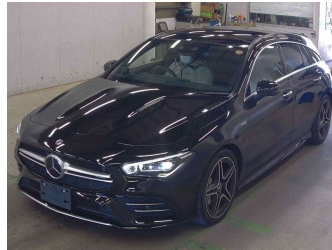

2020 Mercedes-Benz CLA 35 4 Matic Shooting Brake

Purchase Price **\$47,995**

Includes GST
Excludes on-road costs of \$695

Finance may be available on this vehicle. Ask one of our friendly staff for more information.

BMW Financial Services
 
UDC
New Zealand's Finance Company

Gain peace of mind with Mechanical Breakdown Insurance. **Ask us how.**

Top features

- » Reversing Camera

Body Style
5 door, Station Wagon

Odometer
56,807 km

Engine
2000 cc, In-line 4 cylinder

Fuel Type
Petrol

Transmission
Automatic, Tiptronic, 4WD

Wheels
Factory Alloys

VIN
W1K1186512N114896

Interior
Black, Leather

Safety
-

Reg No.
-