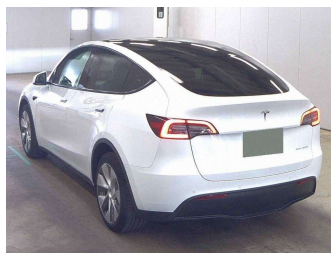

# 2024 Tesla Model Y Long Range Dual Motor AWD

**Purchase Price** **\$53,995**

Includes GST  
Excludes on-road costs of \$695

Finance may be available on this vehicle. Ask one of our friendly staff for more information.

Odometer  
**26,930 km**

Engine  
**0 cc, Electric**

Fuel Type  
**Electricity**

Transmission  
**Automatic, Tiptronic, 4WD**

Wheels  
**Factory Alloys**

VIN  
**LRWYHCEK5RC362082**

Interior  
**Ivory, Leather**