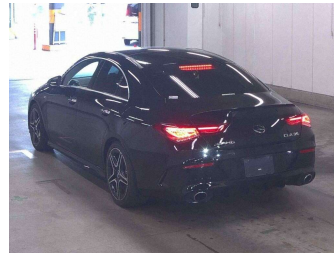

2020 Mercedes-Benz CLA 35 AMG 2.0P 4MATIC

Purchase Price

\$39,995

Includes GST
Excludes on-road costs of \$695

Finance may be available on this vehicle. Ask one of our friendly staff for more information.

Gain peace of mind with Mechanical Breakdown Insurance. **Ask us how.**

Top features

- » Panoramic Sunroof
- » Reversing Camera

Body Style

4 door, Sedan

Odometer

86,028 km

Engine

2000 cc, In-line 4 cylinder

Fuel Type

Petrol

Transmission

Automatic, Tiptronic, 4WD

Wheels

Factory Alloys

VIN