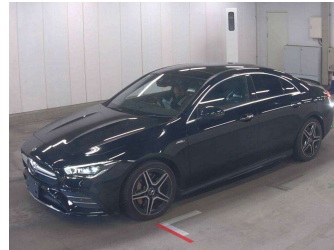

2020 Mercedes-Benz CLA 35 AMG 2.0P 4MATIC

Purchase Price

\$39,995

Includes GST
Excludes on-road costs of \$695

Finance may be available on this vehicle. Ask one of our friendly staff for more information.

Gain peace of mind with Mechanical Breakdown Insurance. **Ask us how.**

Top features

- » Panoramic Sunroof
- » Reversing Camera

Body Style

4 door, Sedan

Odometer

86,028 km

Engine