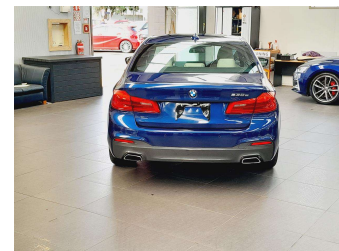

2019 BMW 530e M-Sport Plug-in Hybrid Phev

Purchase Price

\$42,995

Includes GST
Excludes on-road costs of \$595

Finance may be available on this vehicle. Ask one of our friendly staff for more information.

Gain peace of mind with Mechanical Breakdown Insurance. **Ask us how.**

Top features

- » Cruise Control
- » paddle shift
- » Reversing Camera

Body Style

4 door, Sedan

Odometer

10,510 km

Engine

Blue

History

-

Seats

5 seats, Leather

CO2 Emissions

-

Energy Economy