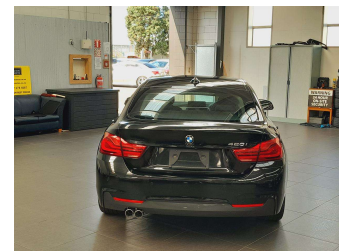

2019 BMW 420i Gran Coupe M-Sport

Purchase Price
Includes GST
Excludes on-road costs of \$695

\$27,995

Finance may be available on this vehicle. Ask one of our friendly staff for more information.

BMW Financial Services

UDC
New Zealand's Finance Company

Gain peace of mind with Mechanical Breakdown Insurance. **Ask us how.**

Top features

None Listed

Body Style
4 door, Sedan

Odometer
37,030 km

Engine
2000 cc, In-line 4 cylinder

Fuel Type
Petrol

Transmission
Automatic, Tiptronic

Wheels
Factory Alloys

VIN
WBA4H32010BP29599

Interior
Charcoal, alcantara m sport

Safety
-

Reg No.
-

Ext Colour
Black