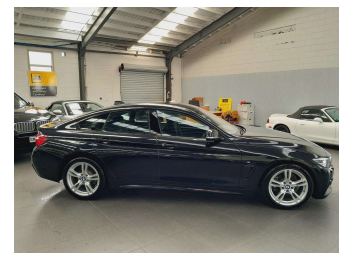

2019 BMW 420i Gran Coupe M-Sport

Purchase Price
Includes GST
Excludes on-road costs of \$695

\$27,995

Finance may be available on this vehicle. Ask one of our friendly staff for more information.

BMW Financial Services

UDC
New Zealand's Finance Company

Gain peace of mind with Mechanical Breakdown Insurance. **Ask us how.**

Top features

None Listed

Body Style
4 door, Sedan

Odometer
37,030 km

Engine
2000 cc, In-line 4 cylinder

Fuel Type
Petrol

Transmission
Automatic, Tiptronic

Wheels
Factory Alloys

VIN
WBA4H32010BP29599

Interior
Charcoal, alcantara m sport

Safety
-

Reg No.
-

Ext Colour
Black