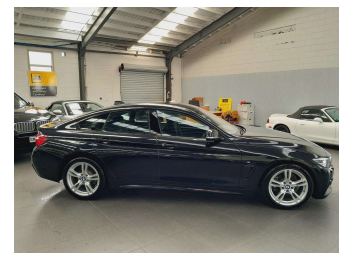

2019 BMW 420i Gran Coupe M-Sport

Purchase Price

\$27,995

Includes GST
Excludes on-road costs of \$695

Finance may be available on this vehicle. Ask one of our friendly staff for more information.

BMW Financial Services

UDC
New Zealand's Finance Company

Gain peace of mind with Mechanical Breakdown Insurance. **Ask us how.**

provident
insurance

Top features

None Listed

Body Style
4 door, Sedan

Odometer
37,030 km

Engine
2000 cc, In-line 4 cylinder

Fuel Type
Petrol

Transmission
Automatic, Tiptronic

Wheels
Factory Alloys

VIN
WBA4H32010BP29599

Interior
Charcoal, alcantara m sport

Safety
-

Reg No.
-

Ext Colour
Black