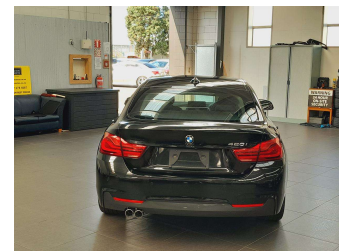

2019 BMW 420i Gran Coupe M-Sport

Purchase Price

\$27,995

Includes GST
Excludes on-road costs of \$695

Finance may be available on this vehicle. Ask one of our friendly staff for more information.

BMW Financial Services

UDC
New Zealand's Finance Company

Gain peace of mind with Mechanical Breakdown Insurance. **Ask us how.**

provident
insurance

Top features

None Listed

Body Style
4 door, Sedan

Odometer
37,030 km

Engine
2000 cc, In-line 4 cylinder

Fuel Type
Petrol

Transmission
Automatic, Tiptronic

Wheels
Factory Alloys

VIN
WBA4H32010BP29599

Interior
Charcoal, alcantara m sport

Safety
-

Reg No.
-

Ext Colour
Black