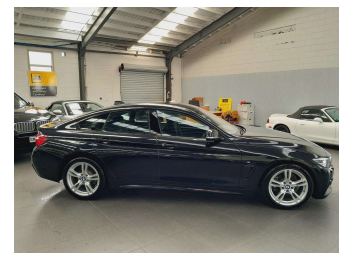

2019 BMW 420i Gran Coupe M-Sport

Purchase Price
Includes GST
Excludes on-road costs of \$695

\$26,995

Finance may be available on this vehicle. Ask one of our friendly staff for more information.

BMW Financial Services

UDC
New Zealand's Finance Company

Gain peace of mind with Mechanical Breakdown Insurance. **Ask us how.**

Top features

None Listed

Body Style
4 door, Sedan

Odometer
37,030 km

Engine
2000 cc, In-line 4 cylinder

Fuel Type
Petrol

Transmission
Automatic, Tiptronic

Wheels
Factory Alloys

VIN
WBA4H32010BP29599

Interior
Charcoal, alcantara m sport

Safety
-

Reg No.
-

Ext Colour
Black