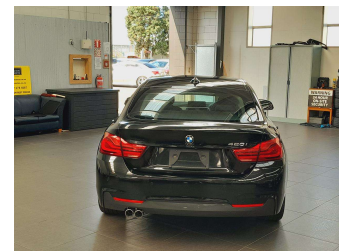

2019 BMW 420i Gran Coupe M-Sport

Purchase Price
Includes GST
Excludes on-road costs of \$695

\$26,995

Finance may be available on this vehicle. Ask one of our friendly staff for more information.

BMW Financial Services

UDC
New Zealand's Finance Company

Gain peace of mind with Mechanical Breakdown Insurance. **Ask us how.**

Top features

None Listed

Body Style
4 door, Sedan

Odometer
37,030 km

Engine
2000 cc, In-line 4 cylinder

Fuel Type
Petrol

Transmission
Automatic, Tiptronic

Wheels
Factory Alloys

VIN
WBA4H32010BP29599

Interior
Charcoal, alcantara m sport

Safety
-

Reg No.
-

Ext Colour
Black