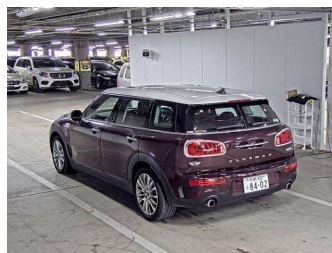

2015 Mini Clubman Cooper S New Shape

Purchase Price **\$17,495**

Includes GST
Excludes on-road costs of \$595

Finance may be available on this vehicle. Ask one of our friendly staff for more information.

Gain peace of mind with Mechanical Breakdown Insurance. **Ask us how.**

Top features

None Listed

Body Style
5 door, Hatchback

Odometer
86,325 km

Engine
1990 cc, In-line 4 cylinder

Fuel Type
Petrol

Transmission
Automatic, Tiptronic