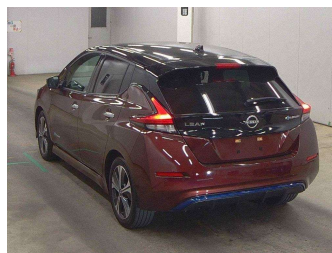

2022 Nissan Leaf 40Kw X V Selection

Purchase Price **\$20,995**
Includes GST
Excludes on-road costs of \$695

Finance may be available on this vehicle. Ask one of our friendly staff for more information.

Gain peace of mind with Mechanical Breakdown Insurance. **Ask us how.**

Top features

- » Cruise Control

Body Style
5 door, Hatchback

Odometer
56,630 km

Engine
0 cc, Electric

Fuel Type
Electricity

Transmission
Automatic, Tiptronic

Wheels
Factory Alloys

VIN
-

Interior
Black/Grey, Cloth

Safety
-

Reg No.
-

Ext Colour
Wine

History
-

Seats
5 seats, Cloth