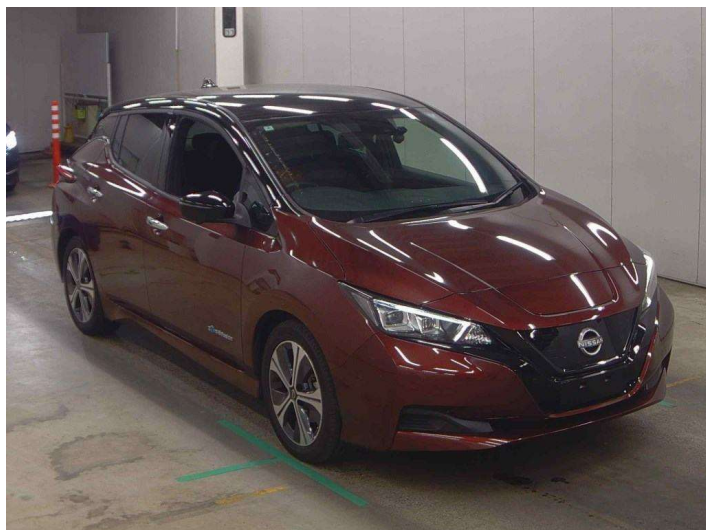

2022 Nissan Leaf 40Kw X V Selection

Purchase Price **\$20,995**
Includes GST
Excludes on-road costs of \$695

Finance may be available on this vehicle. Ask one of our friendly staff for more information.

Gain peace of mind with Mechanical Breakdown Insurance. **Ask us how.**

Top features

- » Cruise Control

Body Style
5 door, Hatchback

Odometer
56,630 km

Engine
0 cc, Electric

Fuel Type
Electricity

Transmission
Automatic, Tiptronic

Wheels
Factory Alloys

VIN
-

Interior
Black/Grey, Cloth

Safety
-

Reg No.
-

Ext Colour
Wine

History
-

Seats
5 seats, Cloth