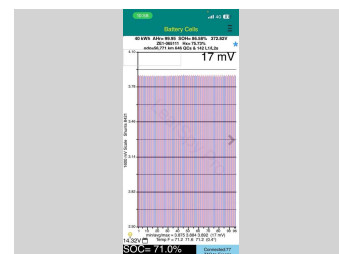

2022 Nissan Leaf 40Kw X V Selection

Purchase Price **$20,995**
Includes GST
Excludes on-road costs of $695

Finance may be available on this vehicle. Ask one of our friendly staff for more information.

Gain peace of mind with Mechanical Breakdown Insurance. **Ask us how.**

Top features

- » Cruise Control

Body Style
5 door, Hatchback

Odometer
56,630 km

Engine
0 cc, Electric

Fuel Type
Electricity

Transmission
Automatic, Tiptronic

Wheels
Factory Alloys

VIN
-

Interior
Black/Grey, Cloth

Safety
-

Reg No.
-

Ext Colour
Wine

History
-

Seats
5 seats, Cloth

CO2 Emissions
-

Energy Economy
-

Scan this QR code for more info
Stock ID: 14355