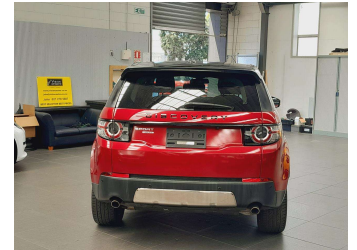

# 2016 Land Rover Discovery Sport HSE Limited

**Purchase Price**

**\$25,995**

Includes GST  
Excludes on-road costs of \$695

Finance may be available on this vehicle. Ask one of our friendly staff for more information.

**Body Style**  
5 door, SUV / 4x4

**Odometer**  
66,717 km

**Engine**  
2000 cc, In-line 4 cylinder

**Fuel Type**  
Petrol

**Transmission**  
Automatic, Tiptronic, 4WD

**Wheels**  
20", Factory Alloys

**VIN**  
SALCA2AGXGH563840

**Interior**  
Black, Leather

**Safety**

Based on 2025 VSRR rating

**Reg No.**  
-

**Ext Colour**  
Red

**History**  
-

**Seats**  
5 seats, Leather

**CO2 Emissions**  
★ ★ ★ ☆ ☆ ☆  
213 grams/km