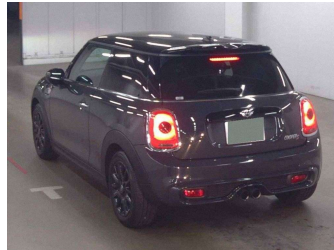

2016 Mini Cooper S Turbo - New Shape

Purchase Price **\$14,995**

Includes GST
Excludes on-road costs of \$695

Finance may be available on this vehicle. Ask one of our friendly staff for more information.

BMW Financial Services
 
New Zealand's Finance Company

Gain peace of mind with Mechanical Breakdown Insurance. **Ask us how.**

Top features

- » Reversing Camera

Body Style
3 door, Hatchback

Odometer
82,830 km

Engine
2000 cc, In-line 4 cylinder

Fuel Type
Petrol

Transmission
Automatic, Tiptronic

Wheels
Factory Alloys

VIN
WMWXM720803B16201

Interior
Black, Cloth

Safety
-

Reg No.
-