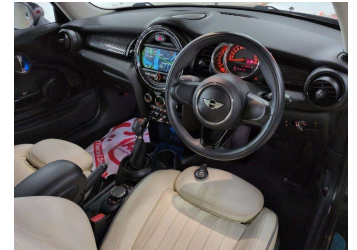

2016 Mini Cooper S Turbo - New Shape

Purchase Price **\$14,995**

Includes GST
Excludes on-road costs of \$695

Finance may be available on this vehicle. Ask one of our friendly staff for more information.

BMW Financial Services
 
New Zealand's Finance Company

Gain peace of mind with Mechanical Breakdown Insurance. **Ask us how.**

Top features

- » Reversing Camera

Body Style
3 door, Hatchback

Odometer
82,830 km

Engine
2000 cc, In-line 4 cylinder

Fuel Type
Petrol

Transmission
Automatic, Tiptronic

Wheels
Factory Alloys

VIN
WMWXM720803B16201

Interior
Black, Cloth

Safety
-

Reg No.
-