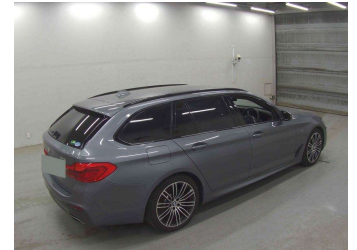

# 2020 BMW 523i Touring M-Sport New Shape

**Purchase Price** **\$28,995**

Includes GST  
Excludes on-road costs of \$695

Finance may be available on this vehicle. Ask one of our friendly staff for more information.

BMW Financial Services  
  
UDC  
New Zealand's Finance Company

Gain peace of mind with Mechanical Breakdown Insurance. **Ask us how.**

**Top features**

- » Cruise Control
- » paddle shift

Body Style  
**5 door, Station Wagon**

Odometer  
**84,920 km**

Engine  
**2000 cc, In-line 4 cylinder**

Fuel Type  
**Petrol**

Transmission  
**Automatic, Tiptronic, Rear**

Wheels  
**Factory Alloys**

VIN  
**WBAJL12090BN91882**

Interior  
**Black, Leather**