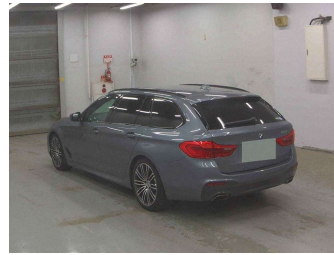

# 2020 BMW 523i Touring M-Sport New Shape

**Purchase Price** **\$28,995**

Includes GST  
Excludes on-road costs of \$695

Finance may be available on this vehicle. Ask one of our friendly staff for more information.

BMW Financial Services  
  
UDC  
New Zealand's Finance Company

Gain peace of mind with Mechanical Breakdown Insurance. **Ask us how.**

**Top features**

- » Cruise Control
- » paddle shift

Body Style  
**5 door, Station Wagon**

Odometer  
**84,920 km**

Engine  
**2000 cc, In-line 4 cylinder**

Fuel Type  
**Petrol**

Transmission  
**Automatic, Tiptronic, Rear**

Wheels  
**Factory Alloys**

VIN  
**WBAJL12090BN91882**

Interior  
**Black, Leather**