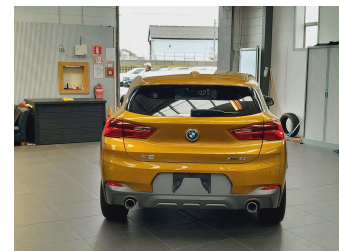

2019 BMW X2 X-Drive 20i M-Sport 4WD

Purchase Price **\$26,495**

Includes GST
Excludes on-road costs of \$695

Finance may be available on this vehicle. Ask one of our friendly staff for more information.

Gain peace of mind with Mechanical Breakdown Insurance. **Ask us how.**

Top features

None Listed

Body Style
5 door, SUV / 4x4

Odometer
46,110 km

Engine
2000 cc, In-line 4 cylinder

Fuel Type
Petrol

Transmission
Automatic, Tiptronic, 4WD

Wheels
Factory Alloys

VIN
WBAYH520X0EK63456

Interior
Charcoal, alcantara m sport

Safety
-

Reg No.
-

Ext Colour
Gold

History
-

Seats
5 seats, Suede

CO2 Emissions
★★★★☆
163 grams/km