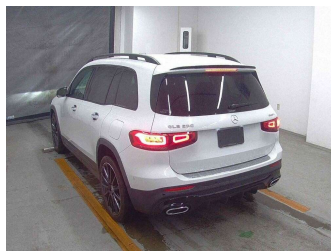

2021 Mercedes-Benz GLB 250 4 Matic AMG Sport

Purchase Price **\$40,995**

Includes GST
Excludes on-road costs of \$695

Finance may be available on this vehicle. Ask one of our friendly staff for more information.

Body Style
5 door, SUV / 4x4

Odometer
75,740 km

Engine
2000 cc, In-line 4 cylinder

Fuel Type
Petrol

Transmission
Automatic, Tiptronic, 4WD

Wheels
20", Factory Alloys

VIN
W1N2476472W093468

Interior
Black, Leather