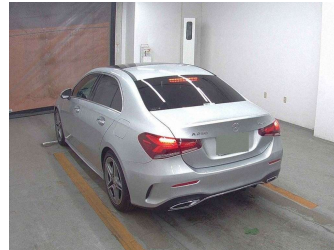

2019 Mercedes-Benz A 250 4Matic AMG Sport -New

Purchase Price **\$37,995**

Includes GST
Excludes on-road costs of \$695

Finance may be available on this vehicle. Ask one of our friendly staff for more information.

Gain peace of mind with Mechanical Breakdown Insurance. **Ask us how.**

Top features

None Listed

Body Style
4 door, Sedan

Odometer
4,690 km

Engine
2000 cc, In-line 4 cylinder

Fuel Type
Petrol

Transmission
Automatic, Tiptronic, 4WD