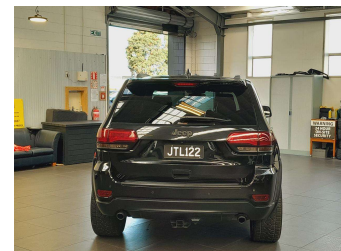

2016 Jeep Grand Cherokee LIMITED 3.6P4WD8A/NZ

Purchase Price

\$24,995

Includes GST, Registration & Licensing

Finance may be available on this vehicle. Ask one of our friendly staff for more information.

Gain peace of mind with Mechanical Breakdown Insurance. **Ask us how.**

Top features

None Listed

Body Style

5 door, SUV / 4x4

Odometer

94,800 km

Engine

3604 cc, V6

Fuel Type

Petrol

Transmission

Automatic, Tiptronic, 4WD

Wheels

20", alloy wheels

VIN

1C4RJFFG3FC902404