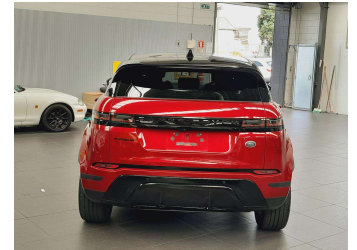

2019 Land Rover Range Rover Evoque P200 SI4 New

Purchase Price **\$44,995**

Includes GST
Excludes on-road costs of \$695

Finance may be available on this vehicle. Ask one of our friendly staff for more information.

Gain peace of mind with Mechanical Breakdown Insurance. **Ask us how.**

Top features

None Listed

Body Style
5 door, SUV / 4x4

Odometer
45,500 km

Engine
2000 cc, In-line 4 cylinder

Fuel Type
Petrol

Transmission
Automatic, Tiptronic, 4WD