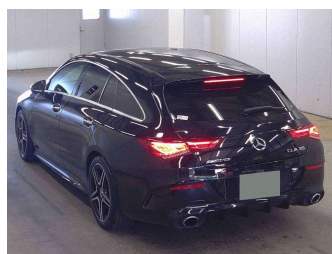

# 2020 Mercedes-Benz CLA 35 4 Matic Shooting Brake

**Purchase Price** **\$44,995**

Includes GST  
Excludes on-road costs of \$695

Finance may be available on this vehicle. Ask one of our friendly staff for more information.

Gain peace of mind with Mechanical Breakdown Insurance. **Ask us how.**

**Top features**

None Listed

**Body Style**  
5 door, Station Wagon

**Odometer**  
55,340 km

**Engine**  
2000 cc, In-line 4 cylinder

**Fuel Type**  
Petrol

**Transmission**  
Automatic, Tiptronic, 4WD

**Wheels**  
Factory Alloys

**VIN**  
W1K1186512N124244

**Interior**  
Black, Leather

**Safety**  
-

**Reg No.**  
-

**Ext Colour**  
Black