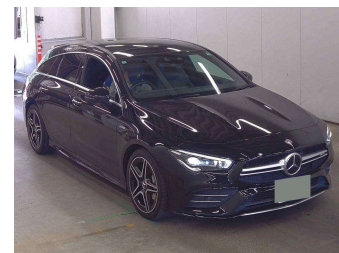

# 2020 Mercedes-Benz CLA 35 4 Matic Shooting Brake

**Purchase Price** **\$44,995**

Includes GST  
Excludes on-road costs of \$695

Finance may be available on this vehicle. Ask one of our friendly staff for more information.

Gain peace of mind with Mechanical Breakdown Insurance. **Ask us how.**

**Top features**

None Listed

**Body Style**  
5 door, Station Wagon

**Odometer**  
55,340 km

**Engine**  
2000 cc, In-line 4 cylinder

**Fuel Type**  
Petrol

**Transmission**  
Automatic, Tiptronic, 4WD

**Wheels**  
Factory Alloys

**VIN**  
W1K1186512N124244

**Interior**  
Black, Leather

**Safety**  
-

**Reg No.**  
-

**Ext Colour**  
Black