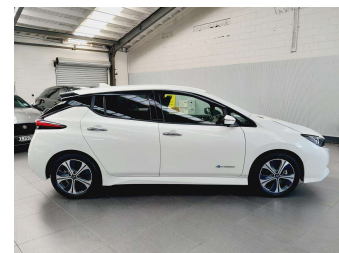

2022 Nissan Leaf 40Kw X V Selection

Purchase Price

\$21,995

Includes GST
Excludes on-road costs of \$695

Finance may be available on this vehicle. Ask one of our friendly staff for more information.

BMW Financial Services

UDC
New Zealand's Finance Company

Gain peace of mind with Mechanical Breakdown Insurance. **Ask us how.**

Top features

- » Cruise Control
- » Heated Seats

Body Style
5 door, Hatchback

Odometer
30,850 km

Engine
0 cc, Electric

Fuel Type
Electricity

Transmission
Automatic, Tiptronic

Wheels
Factory Alloys

VIN
-

Interior
Black/Grey, Cloth

Safety
-

Reg No.
-

Ext Colour
White