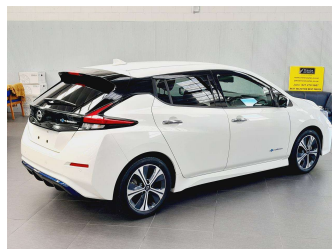

2022 Nissan Leaf 40Kw X V Selection

Purchase Price

\$21,995

Includes GST
Excludes on-road costs of \$695

Finance may be available on this vehicle. Ask one of our friendly staff for more information.

BMW Financial Services

UDC
New Zealand's Finance Company

Gain peace of mind with Mechanical Breakdown Insurance. **Ask us how.**

Top features

- » Cruise Control
- » Heated Seats

Body Style
5 door, Hatchback

Odometer
30,850 km

Engine
0 cc, Electric

Fuel Type
Electricity

Transmission
Automatic, Tiptronic

Wheels
Factory Alloys

VIN
-

Interior
Black/Grey, Cloth

Safety
-

Reg No.
-

Ext Colour
White