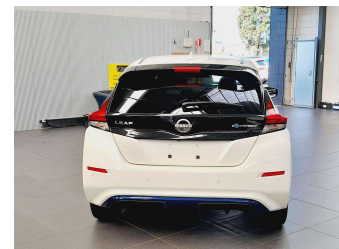

2022 Nissan Leaf 40Kw X V Selection

Purchase Price

\$21,995

Includes GST
Excludes on-road costs of \$695

Finance may be available on this vehicle. Ask one of our friendly staff for more information.

BMW Financial Services

UDC
New Zealand's Finance Company

Gain peace of mind with Mechanical Breakdown Insurance. **Ask us how.**

Top features

- » Cruise Control
- » Heated Seats

Body Style
5 door, Hatchback

Odometer
30,850 km

Engine
0 cc, Electric

Fuel Type
Electricity

Transmission
Automatic, Tiptronic

Wheels
Factory Alloys

VIN
-

Interior
Black/Grey, Cloth

Safety
-

Reg No.
-

Ext Colour
White