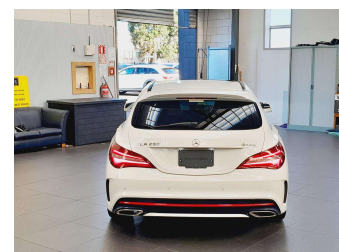

2017 Mercedes-Benz CLA 250 AMG Shooting Brake

Purchase Price

\$19,995

Includes GST
Excludes on-road costs of \$695

Finance may be available on this vehicle. Ask one of our friendly staff for more information.

BMW Financial Services
 
UDC
New Zealand's Finance Company

Gain peace of mind with Mechanical Breakdown Insurance. **Ask us how.**

Top features

- » Cruise Control
- » Reversing Camera
- » Sunroof

Body Style
5 door, Station Wagon

Odometer
95,480 km

Engine
2000 cc, In-line 4 cylinder

Fuel Type
Petrol

Transmission
Automatic, Tiptronic, 4WD

Wheels
Factory Alloys

VIN
WDD1179512N462194

Interior
Black, Leather

Safety

Based on 2025 UCSR rating for 13-19 models

Reg No.

-

Ext Colour
White

History

-

Seats
5 seats, Leather

CO2 Emissions
★★★★☆
188 grams/km