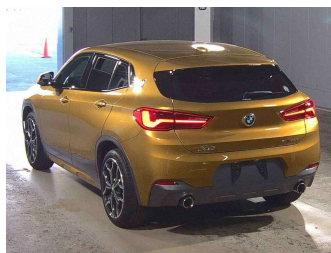

2019 BMW X2 X-Drive 20i M-Sports AWD

Purchase Price **\$26,995**

Includes GST
Excludes on-road costs of \$695

Finance may be available on this vehicle. Ask one of our friendly staff for more information.

Gain peace of mind with Mechanical Breakdown Insurance. **Ask us how.**

Top features

None Listed

Body Style
5 door, SUV / 4x4

Odometer
42,910 km

Engine
2000 cc, In-line 4 cylinder

Fuel Type
Petrol

Transmission
Automatic, Tiptronic, 4WD

Wheels
Factory Alloys

VIN
WBAYH52010EK63961

Interior
Charcoal, alcantara m sport

Safety
-

Reg No.
-

Ext Colour
Gold

History
-

Seats
5 seats, Suede