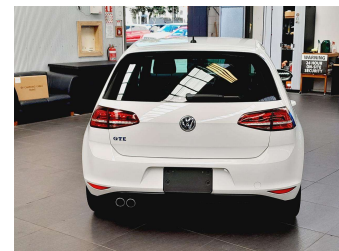

2016 Volkswagen Golf GTE Plug-in Hybrid

Purchase Price **\$26,995**

Includes GST
Excludes on-road costs of \$595

Finance may be available on this vehicle. Ask one of our friendly staff for more information.

Gain peace of mind with Mechanical Breakdown Insurance. **Ask us how.**

Top features

- » Cruise Control
- » paddle shift

Body Style	5 door, Hatchback	Reg No.	-
Odometer	15,255 km	Ext Colour	White
Engine	1400 cc, Plug-in Hybrid	History	-
Fuel Type	Plug-in Hybrid	Seats	5 seats, Cloth
Transmission	Automatic, Tiptronic	CO2 Emissions	-
Wheels	Factory Alloys	Energy Economy	-
VIN	WVWZZZAUZAW806146		
Interior	Charcoal/Plaid, Cloth		
Safety	-		
		Stock ID: 12724	