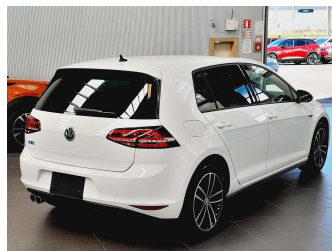

2016 Volkswagen Golf GTE Plug-in Hybrid

Purchase Price **\$26,995**

Includes GST
Excludes on-road costs of \$595

Finance may be available on this vehicle. Ask one of our friendly staff for more information.

Gain peace of mind with Mechanical Breakdown Insurance. **Ask us how.**

Top features

- » Cruise Control
- » paddle shift

Body Style	5 door, Hatchback	Reg No.	-
Odometer	15,255 km	Ext Colour	White
Engine	1400 cc, Plug-in Hybrid	History	-
Fuel Type	Plug-in Hybrid	Seats	5 seats, Cloth
Transmission	Automatic, Tiptronic	CO2 Emissions	-
Wheels	Factory Alloys	Energy Economy	-
VIN	WVWZZZAUZAW806146		
Interior	Charcoal/Plaid, Cloth		
Safety	-		
		Stock ID: 12724	