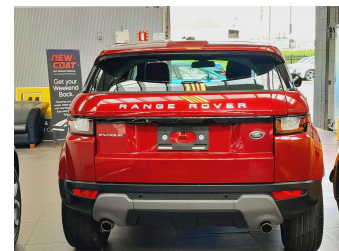

2016 Land Rover Range Rover Evoque SE PLUS 9

Purchase Price

\$27,995

Includes GST
Excludes on-road costs of \$595

Finance may be available on this vehicle. Ask one of our friendly staff for more information.

Gain peace of mind with Mechanical Breakdown Insurance. **Ask us how.**

Top features

None Listed

Body Style
5 door, SUV / 4x4

Odometer
33,340 km

Engine
2000 cc, In-line 4 cylinder

Fuel Type
Petrol

Transmission
Automatic, Tiptronic, 4WD