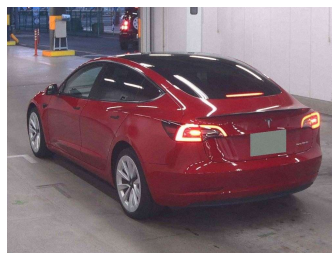

2021 Tesla Model 3 Long Range Dual Motor AWD

Purchase Price

\$39,995

Includes GST
Excludes on-road costs of \$695

Finance may be available on this vehicle. Ask one of our friendly staff for more information.

Gain peace of mind with Mechanical Breakdown Insurance. **Ask us how.**

Top features

None Listed

Body Style

4 door, Sedan

Odometer

49,470 km

Engine