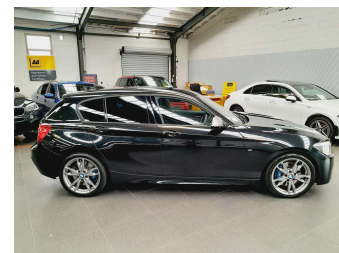

2015 BMW M135i M-Sport New Shape

Purchase Price **\$24,995**

Includes GST
Excludes on-road costs of \$595

Finance may be available on this vehicle. Ask one of our friendly staff for more information.

Gain peace of mind with Mechanical Breakdown Insurance. **Ask us how.**

Top features

- » paddle shift
- » Reversing Camera

Body Style
5 door, Hatchback

Odometer
53,709 km

Engine
3000 cc, In-line 6 cylinder

Fuel Type
Petrol

Transmission
Automatic, Tiptronic, Rear

Wheels
Factory Alloys

VIN
WBA1B72020P595152

Interior
Charcoal, alcantara m sport

Safety
- 

Reg No.
-

Ext Colour
Black

History
-

Seats
5 seats, Suede

CO2 Emissions
-