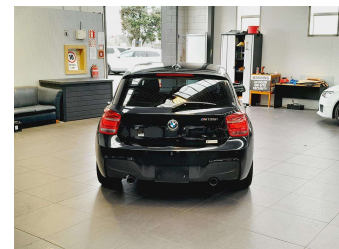

2015 BMW M135i M-Sport New Shape

Purchase Price **\$24,995**

Includes GST
Excludes on-road costs of \$595

Finance may be available on this vehicle. Ask one of our friendly staff for more information.

Gain peace of mind with Mechanical Breakdown Insurance. **Ask us how.**

Top features

- » paddle shift
- » Reversing Camera

Body Style
5 door, Hatchback

Odometer
53,709 km

Engine
3000 cc, In-line 6 cylinder

Fuel Type
Petrol

Transmission
Automatic, Tiptronic, Rear

Wheels
Factory Alloys