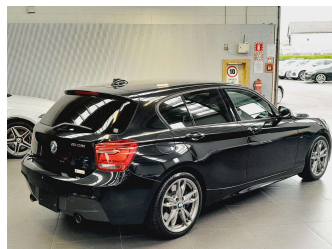

2015 BMW M135i M-Sport New Shape

Purchase Price **\$24,995**

Includes GST
Excludes on-road costs of \$595

Finance may be available on this vehicle. Ask one of our friendly staff for more information.

Gain peace of mind with Mechanical Breakdown Insurance. **Ask us how.**

Top features

- » paddle shift
- » Reversing Camera

Body Style
5 door, Hatchback

Odometer
53,709 km

Engine
3000 cc, In-line 6 cylinder

Fuel Type
Petrol

Transmission
Automatic, Tiptronic, Rear

Wheels
Factory Alloys

VIN
WBA1B72020P595152

Interior
Charcoal, alcantara m sport

Safety
- 

Reg No.
-

Ext Colour
Black

History
-

Seats
5 seats, Suede

CO2 Emissions
-