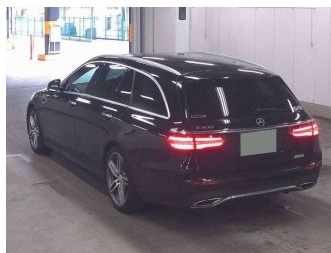

# 2017 Mercedes-Benz E 250 AMG Sport -New Facelift

**Purchase Price** **\$26,995**

Includes GST  
Excludes on-road costs of \$695

Finance may be available on this vehicle. Ask one of our friendly staff for more information.