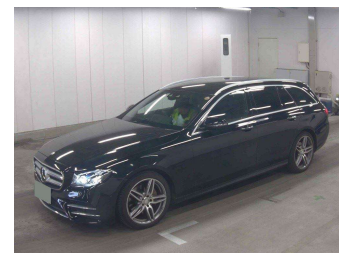

# 2017 Mercedes-Benz E 250 AMG Sport -New Facelift

**Purchase Price** **\$26,995**

Includes GST  
Excludes on-road costs of \$695

Finance may be available on this vehicle. Ask one of our friendly staff for more information.

Body Style  
**5 door, Station Wagon**

Odometer  
**81,406 km**

Engine  
**2000 cc, In-line 4 cylinder**

Fuel Type  
**Petrol**

Transmission  
**Automatic, Tiptronic**

Wheels  
**Factory Alloys**

VIN  
**WDD2132452A148729**

Interior  
**Black, Leather**

Safety  
-

Reg No.  
-

Ext Colour  
**Black**

History  
-

Seats  
**5 seats, Leather**

CO2 Emissions  
-

Energy Economy  
-