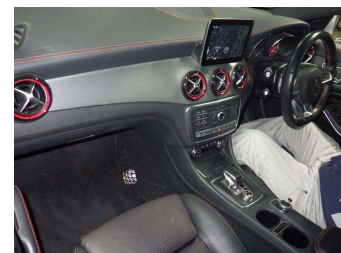

# 2018 Mercedes-Benz CLA 45 Shooting Brake AMG 4

**Purchase Price** **\$35,995**

Includes GST  
Excludes on-road costs of \$695

Finance may be available on this vehicle. Ask one of our friendly staff for more information.

Interior  
**Black, Leather**

Safety  
-

Reg No.  
-

Ext Colour  
**Silver**

History  
-

Seats  
**5 seats, Leather**

CO2 Emissions  
-

Energy Economy  
-